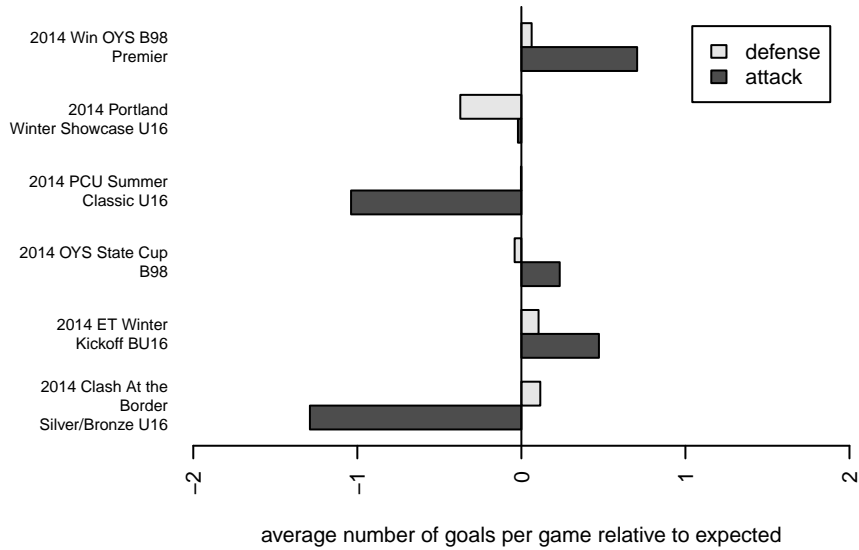

PCU Red B98

Portland City United SC
 Portland, OR
 B98 total strength=1793
 attack=34.11 defense=28.68
 spr league = Win OYS B98 Premier

alt names used:
 PCU 98B – Red
 PCU 98B Red
 PCU 98B Red
 PCU 98B RED
 PCU 98B Red
 PORTLAND CITY UNITED SC PCU 98B RED
 PCU 98B Red

**attack and defense variance (black dot)
relative to other teams
and top 10 in region**

**attack and defense rating
relative to others at age
and all opponents in last 13 months**

**attack and defense rating
relative to others at age
and all opponents in last 13 months**

Performance relative to 13 month average

Performance relative to 13 month average

Distribution of opponents
 Red = Lose zone, Blue = Win zone, Green = Even
 Black line separates win/lose zones

lot. A=Neither has attack advantage, B=Opponent has both attack and defense advantage, C=Opponent has both attack and defense disadvantage, D=Both have