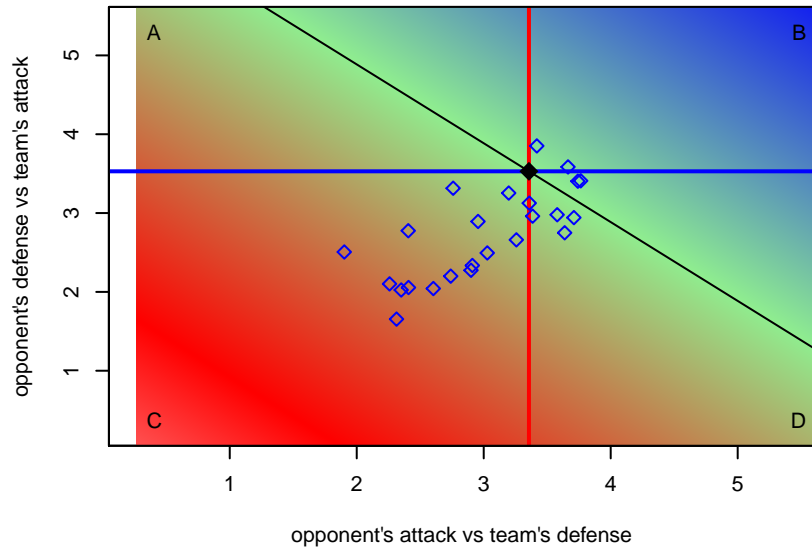

PCU Red B98

Portland City United SC
 Portland, OR
 B98 total strength=1793
 attack=34.11 defense=28.68
 spr league = Win OYS B98 Premier

alt names used:
 PCU 98B – Red
 PCU 98B Red
 PCU 98B Red
 PCU 98B RED
 PCU 98B Red
 PORTLAND CITY UNITED SC PCU 98B RED
 PCU 98B Red

**attack and defense variance (black dot)
relative to other teams
and top 10 in region**

**attack and defense rating
relative to others at age
and all opponents in last 13 months**

**attack and defense rating
relative to others at age
and all opponents in last 13 months**

Performance relative to 13 month average

Performance relative to 13 month average

Distribution of opponents
 Red = Lose zone, Blue = Win zone, Green = Even
 Black line separates win/lose zones

lot. A=Neither has attack advantage, B=Opponent has both attack and defense advantage, C=Opponent has both attack and defense disadvantage, D=Both have