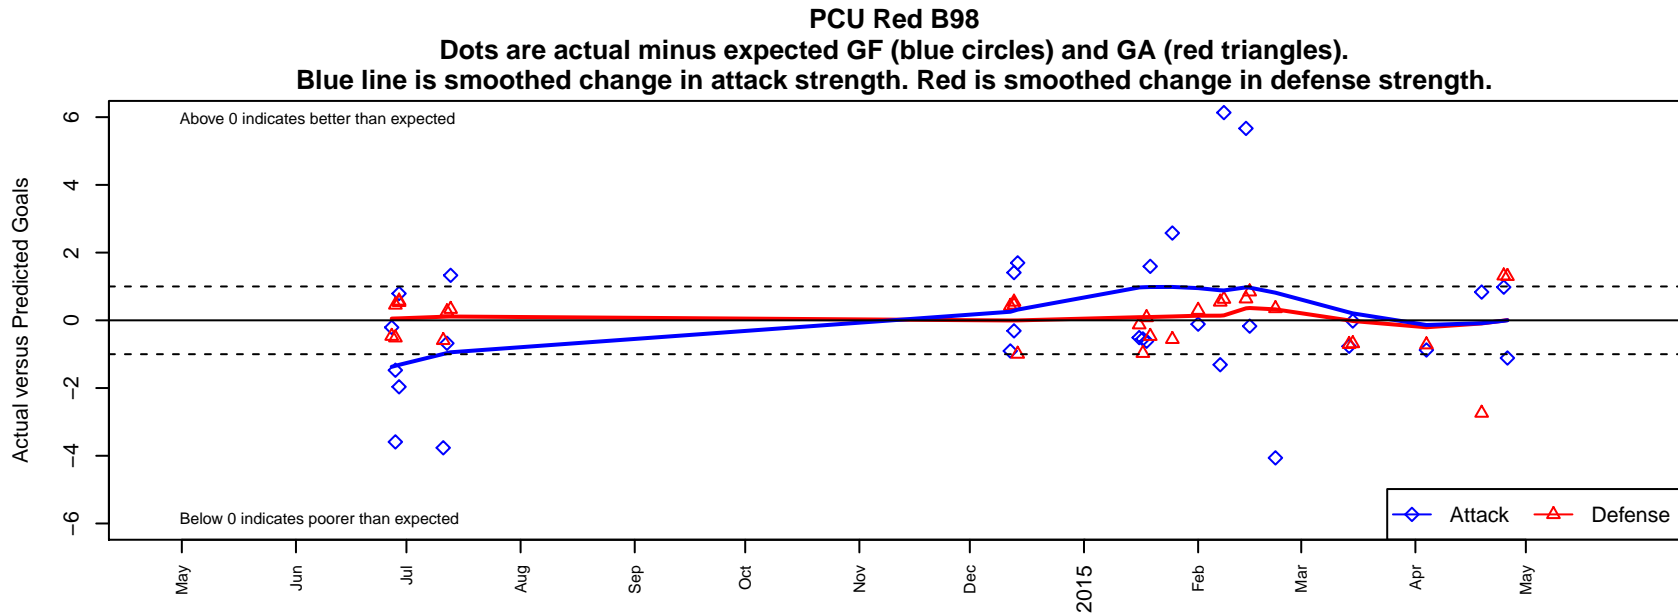

PCU Red B98

Portland City United SC
 Portland, OR
 B98 total strength=1793
 attack=34.11 defense=28.68
 spr league = Win OYS B98 Premier

alt names used:
 PCU 98B – Red
 PCU 98B Red
 PCU 98B Red
 PCU 98B RED
 PCU 98B Red
 PORTLAND CITY UNITED SC PCU 98B RED
 PCU 98B Red

**attack and defense variance (black dot)
relative to other teams
and top 10 in region**

**attack and defense rating
relative to others at age
and all opponents in last 13 months**

**attack and defense rating
relative to others at age
and all opponents in last 13 months**

Performance relative to 13 month average

Performance relative to 13 month average

Distribution of opponents
 Red = Lose zone, Blue = Win zone, Green = Even
 Black line separates win/lose zones

lot. A=Neither has attack advantage, B=Opponent has both attack and defense advantage, C=Opponent has both attack and defense disadvantage, D=Both have